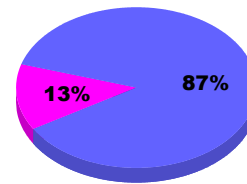

YTD Status Quo Clubs 2011-2012

Status Quo Clubs Compared to Status Quo Members

Legend: Status Quo Clubs (Cyan), Total Status Quo Members (Green)

MEMBERSHIP

Membership Results
2011-2012

Membership
2010-2011

Month	Net Memb Goal	Actual New Memb	Actual Dropped Memb	Gain/Loss of Memb	Gain/Loss of Memb
Jul/Aug/Sep		92	-81	11	-49
Totals		92	-81	11	-49

Membership Results 2011-2012

Goal, New, Dropped, Gain/Loss

Legend: Goal (Cyan), Actual (Green), Dropped (Yellow), Gain Loss (Magenta)

Comparison of Membership Gain/Loss

Current Year Compared to the Previous Year

Legend: Current Year (Cyan), Previous Year (Green)

Gender Comparison 2011-2012

Jul/Aug/Sep

Legend: Male (Blue), Female (Magenta)